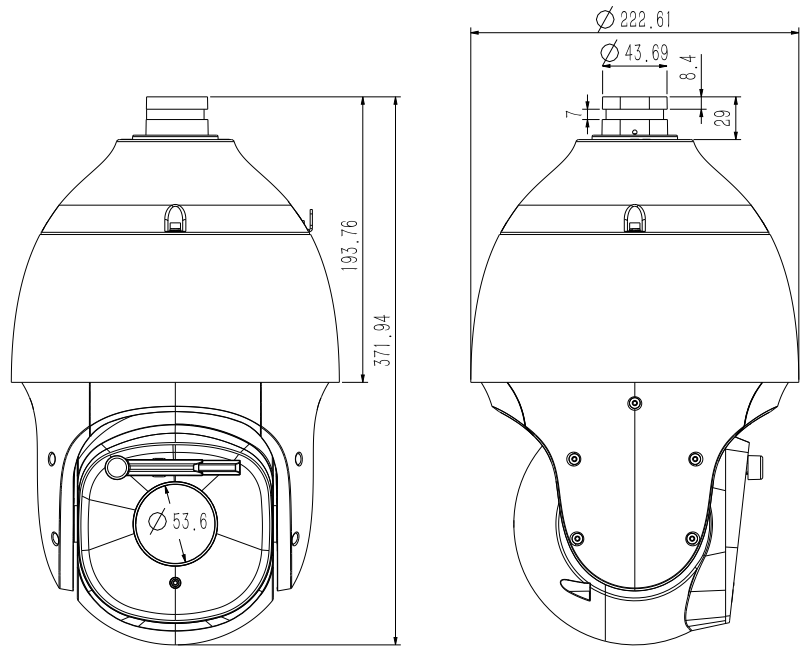

Tiandy

Picture Overlay	Yes
Privacy Mask	Yes
Smart Defog	Yes
Feature	
Alarm Trigger	Harsh Voice Alarm, Motion Detection, Mask Alarm, Port Alarm, Network Disable Alarm, IP Conflict, MAC Conflict Detection
Video Analytics	Tripwire, Double Tripwire, Perimeter, Object Abandon, Object Lost, Loitering, Running, Parking, Face Detection, People Counting, Crowded, On Duty Detection, Video Abnormal, Audio Abnormal, Heatmap, Safety Helmet Detection
Early Warning(EW)	Yes
Auto-Tracking	Yes
Network	
Protocols	TCP/IP, ICMP, HTTP, HTTPS, DHCP, DNS, DDNS, MULTICAST, UPnP, FTP, IPV4, NTP, RTSP, SMTP, IGMP, QoS, PPPoE
System Compatibility	ONVIF (PROFILE S), SDK, CGI, P2P
ANR	Auto store video in SD card when NVR disconnected, and upload video to NVR when resumed connection (Only Support Tiandy ANR NVR)
Remote Connection	≤7
Client	Easy7, EasyLive
Web Version	Web5
Interface	
Communication Interface	1 RJ45 10M/100M self adaptive Ethernet port
Audio	1/1
Alarm	8/2
Reset Button	Yes
On-board storage	Built-in MicroSD card slot, up to 128 GB
RS-485	Yes
BNC	Yes
Wiper	Yes
General	
Firmware Version	NVSS_V14.0.6.20190328
Web Client Language	11 languages English, Russian, Spanish, Korean, Italian, Turkish, Simple Chinese, Traditional Chinese, Thai, French, Polish
Operating Conditions	-30°~65°C, 0-95% RH
Power Supply	AC24V±15%
Power Consumption	21W (IR OFF), 44W (IR ON)
Protection	IP66
Heater	N/A
Dimensions	Φ222x372 mm (Φ8.74×14.65 inch)
Weight	5.5kg (12.13lb)

* Listed resolutions are only selectable options. It does not mean that all streams can work at their maximum resolution at the same time.

AVAILABLE MODEL

TC-H356Q SPEC:30X/IW/A

Tiandy

DIMENSIONS (Unit: mm)