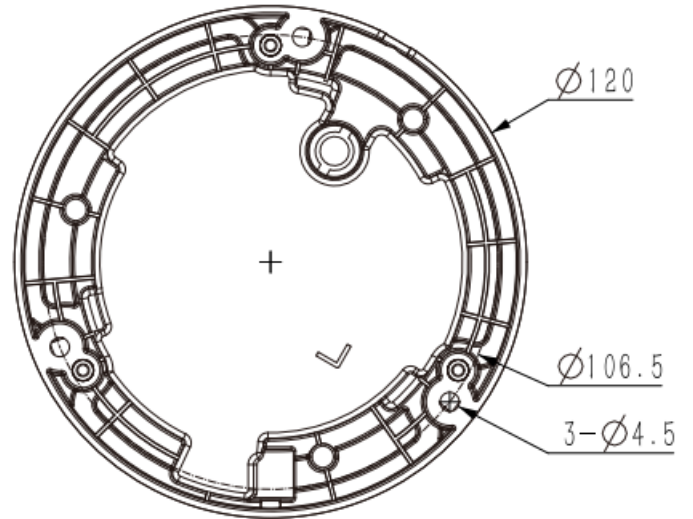

Tiandy

Image	
Max. Resolution	1920x1080@30fps
Main Stream	PAL: 25fps(1920x1080,1280x720,640x480,704x576) NTSC: 30fps(1920x1080,1280x720,640x480,704x480)
Sub Stream	PAL:25fps(704x576,704x288,640x360,352x288) NTSC:30fps(704x480,704x240,640x360,352x240)
Third Stream	N/A
BLC	Yes
HLC	Yes
AGC	Yes
3D DNR	Yes
White Balance	Auto/Semi-auto/Manual/Sunny/Natural light/Warm light/Sodium lamp/Incandescent lamp/Locked white balance
ROI	8 regions
Corridor mode	N/A
EIS	N/A
OSD	1region;16*16/32*32/48*48
Picture Overlay	N/A
Privacy Mask	4 regions
Defog	Yes
Feature	
Alarm Trigger	Motion Detection;Mask Alarm;Disk Full;Disk R/W Error;IP Address Conflict
Linkage Method	trigger recording;trigger capture;notify surveillance center
Video Analytics	Tripwire;Perimeter

Tiandy

DIMENSIONS (Unit: mm)

ACCESSORIES

A25

A29

A35

A36

Tiandy Technologies Co.,Ltd.