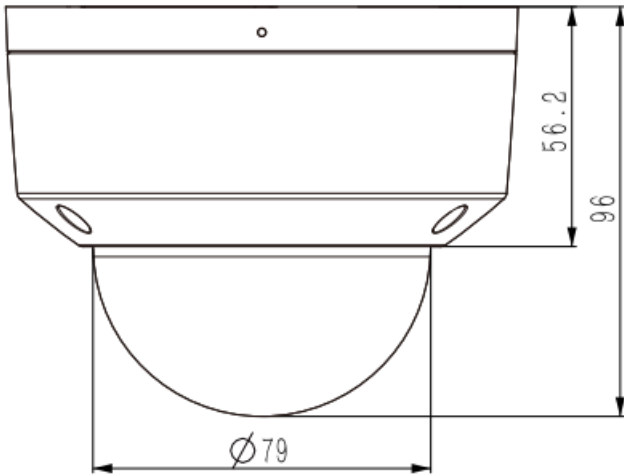

Tiandy

DIMENSIONS (Unit: mm)

ACCESSORIES

Tiandy Technologies Co.,Ltd.

Email: sales@tiandy.com
Website: en.tiandy.com

Tel: +86-22-58596065
Fax: +86-22-58596048